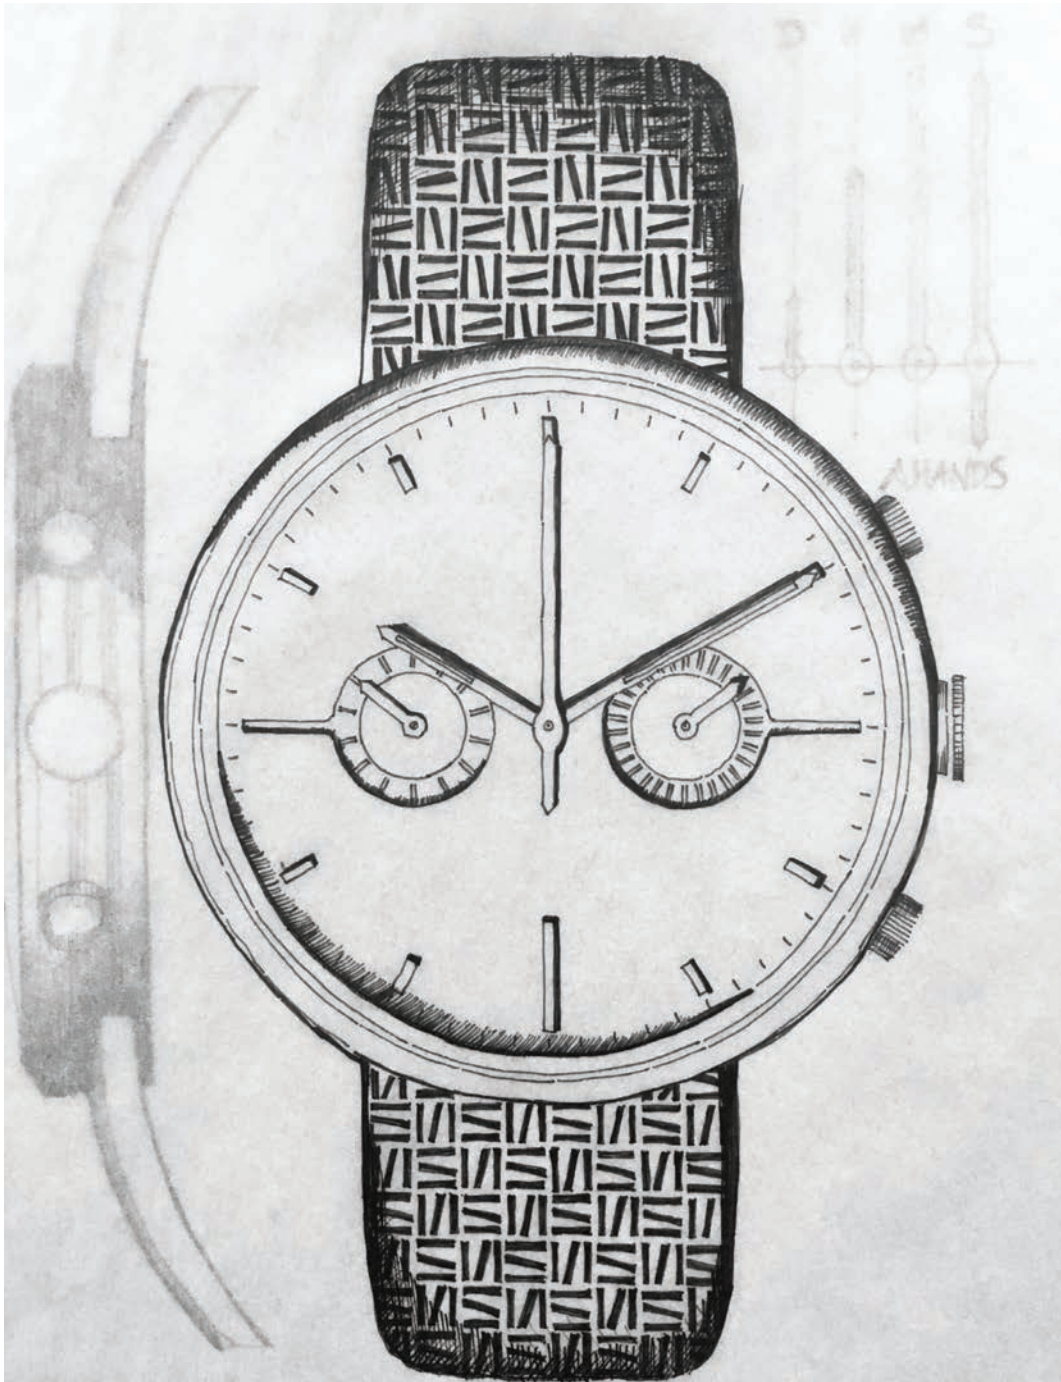

EAST COAST HOME+DESIGN

CONNECTICUT | NEW JERSEY | NEW YORK

\$5.95 US

ASK THE EXPERTS

CHARETTE

The term "Charette" (little cart) appeared in the late 1800's. Architecture students at the Ecole Des Beaux-Arts in Paris who needed to rush their designs to their instructors, placed their drawings on a cart which was called a charette. Later the word broadened in meaning and came to describe any intense, short-term design project. Today the word is used by the architectural and design community at large to describe any intense, on-the-spot design effort.

Michael Moritz of Stonewater Architecture drew inspiration for his watch-face design from a beach house his firm designed. The beach house's design was intentionally simple, as the client wanted a place that he and his family could unwind and disconnect from the stresses of the modern world. There are no TVs in the house—just large windows highlighting the home's amazing oceanfront views. Michael's watch design has the same intention: to disconnect the wearers from the fast-paced, disruptive world of Internet-enabled devices, and reconnect them with their surroundings. Instead of distracting the wearer with work emails and social media, this watch encourages its user to engage in the present moment by providing just the essential information needed from a watch: the time. Its design is minimalistic, devoid of ornate details and unnecessary functionality. "The design is simple and clean,

with no alarm, no Internet, no apps," says Michael. "The watch is meant just to tell time, to get back to the simpler things in life, to tell my son how long before he can go into the ocean after eating, and to see what time lunch and dinner are." It harkens back to the days when a watch was a simple and elegant fashion accessory.